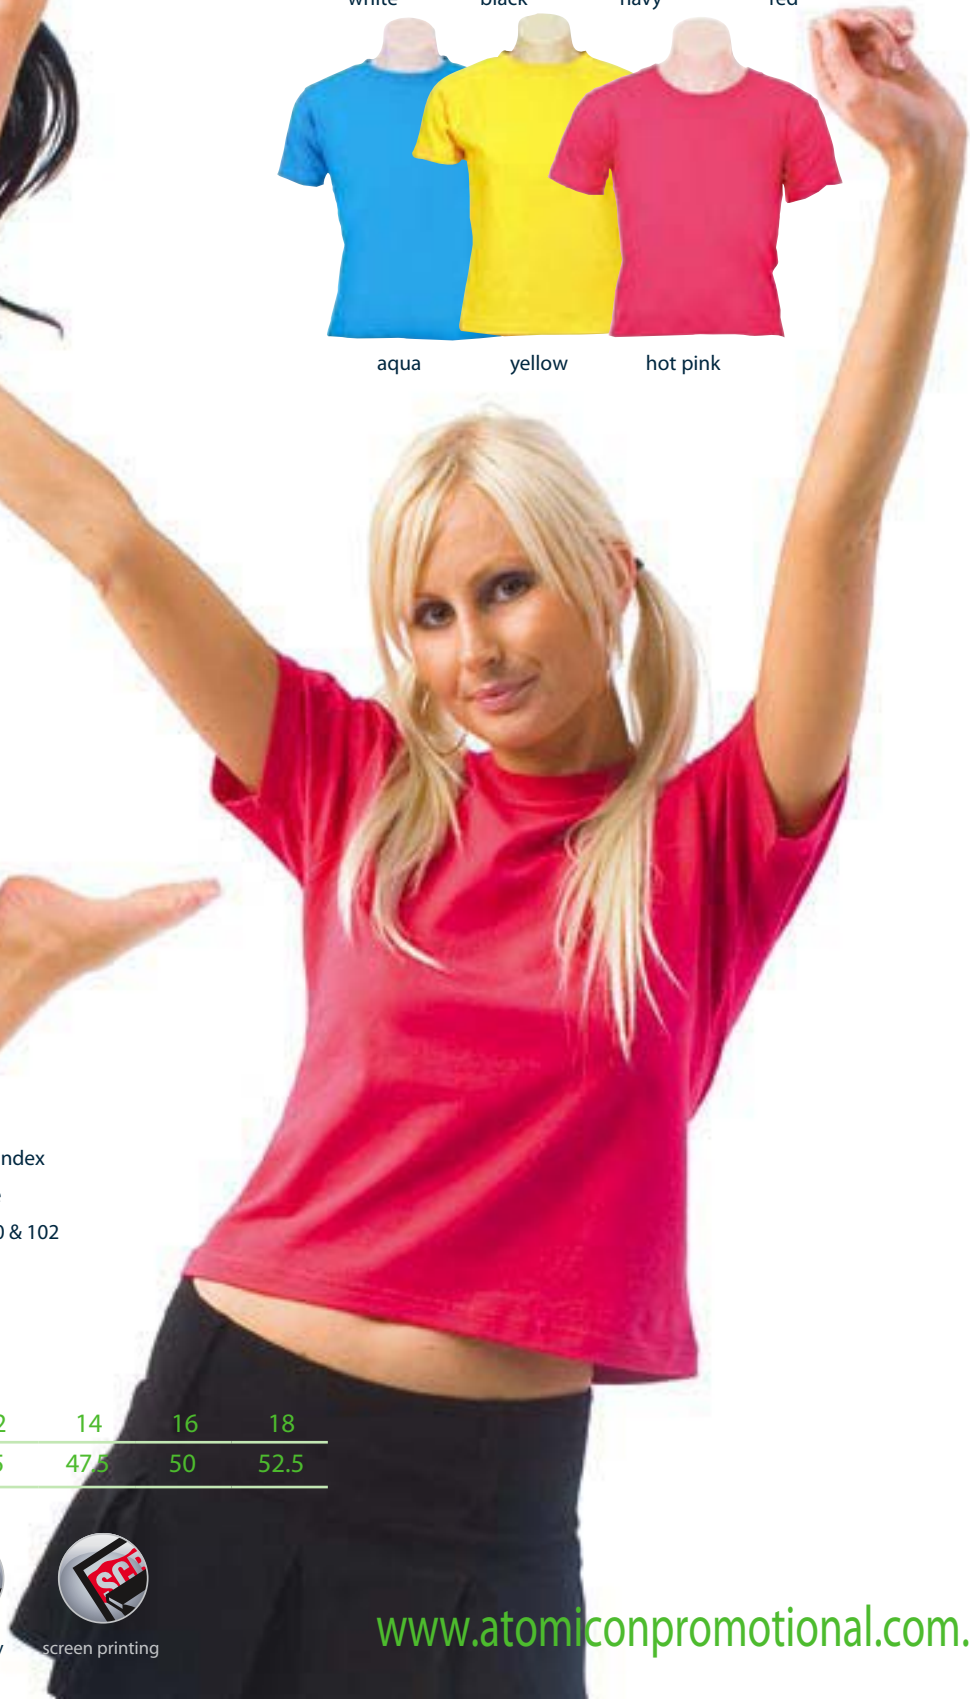

atomicon

white black navy red

aqua yellow hot pink

sunseeker

style 1tws4- 210gm 92% cotton 8% spandex
 traditional ladies tee with shorter inset sleeve
 mens co-ordinate some colours in style in 100 & 102

colours- white, black, navy, red, aqua,
 yellow, hot pink

sizes for sunseeker

sizes	8	10	12	14	16	18
cm	40	42.5	45	47.5	50	52.5

variations +/- 1cm

jersey knit

cotton/spandex

embroidery

screen printing